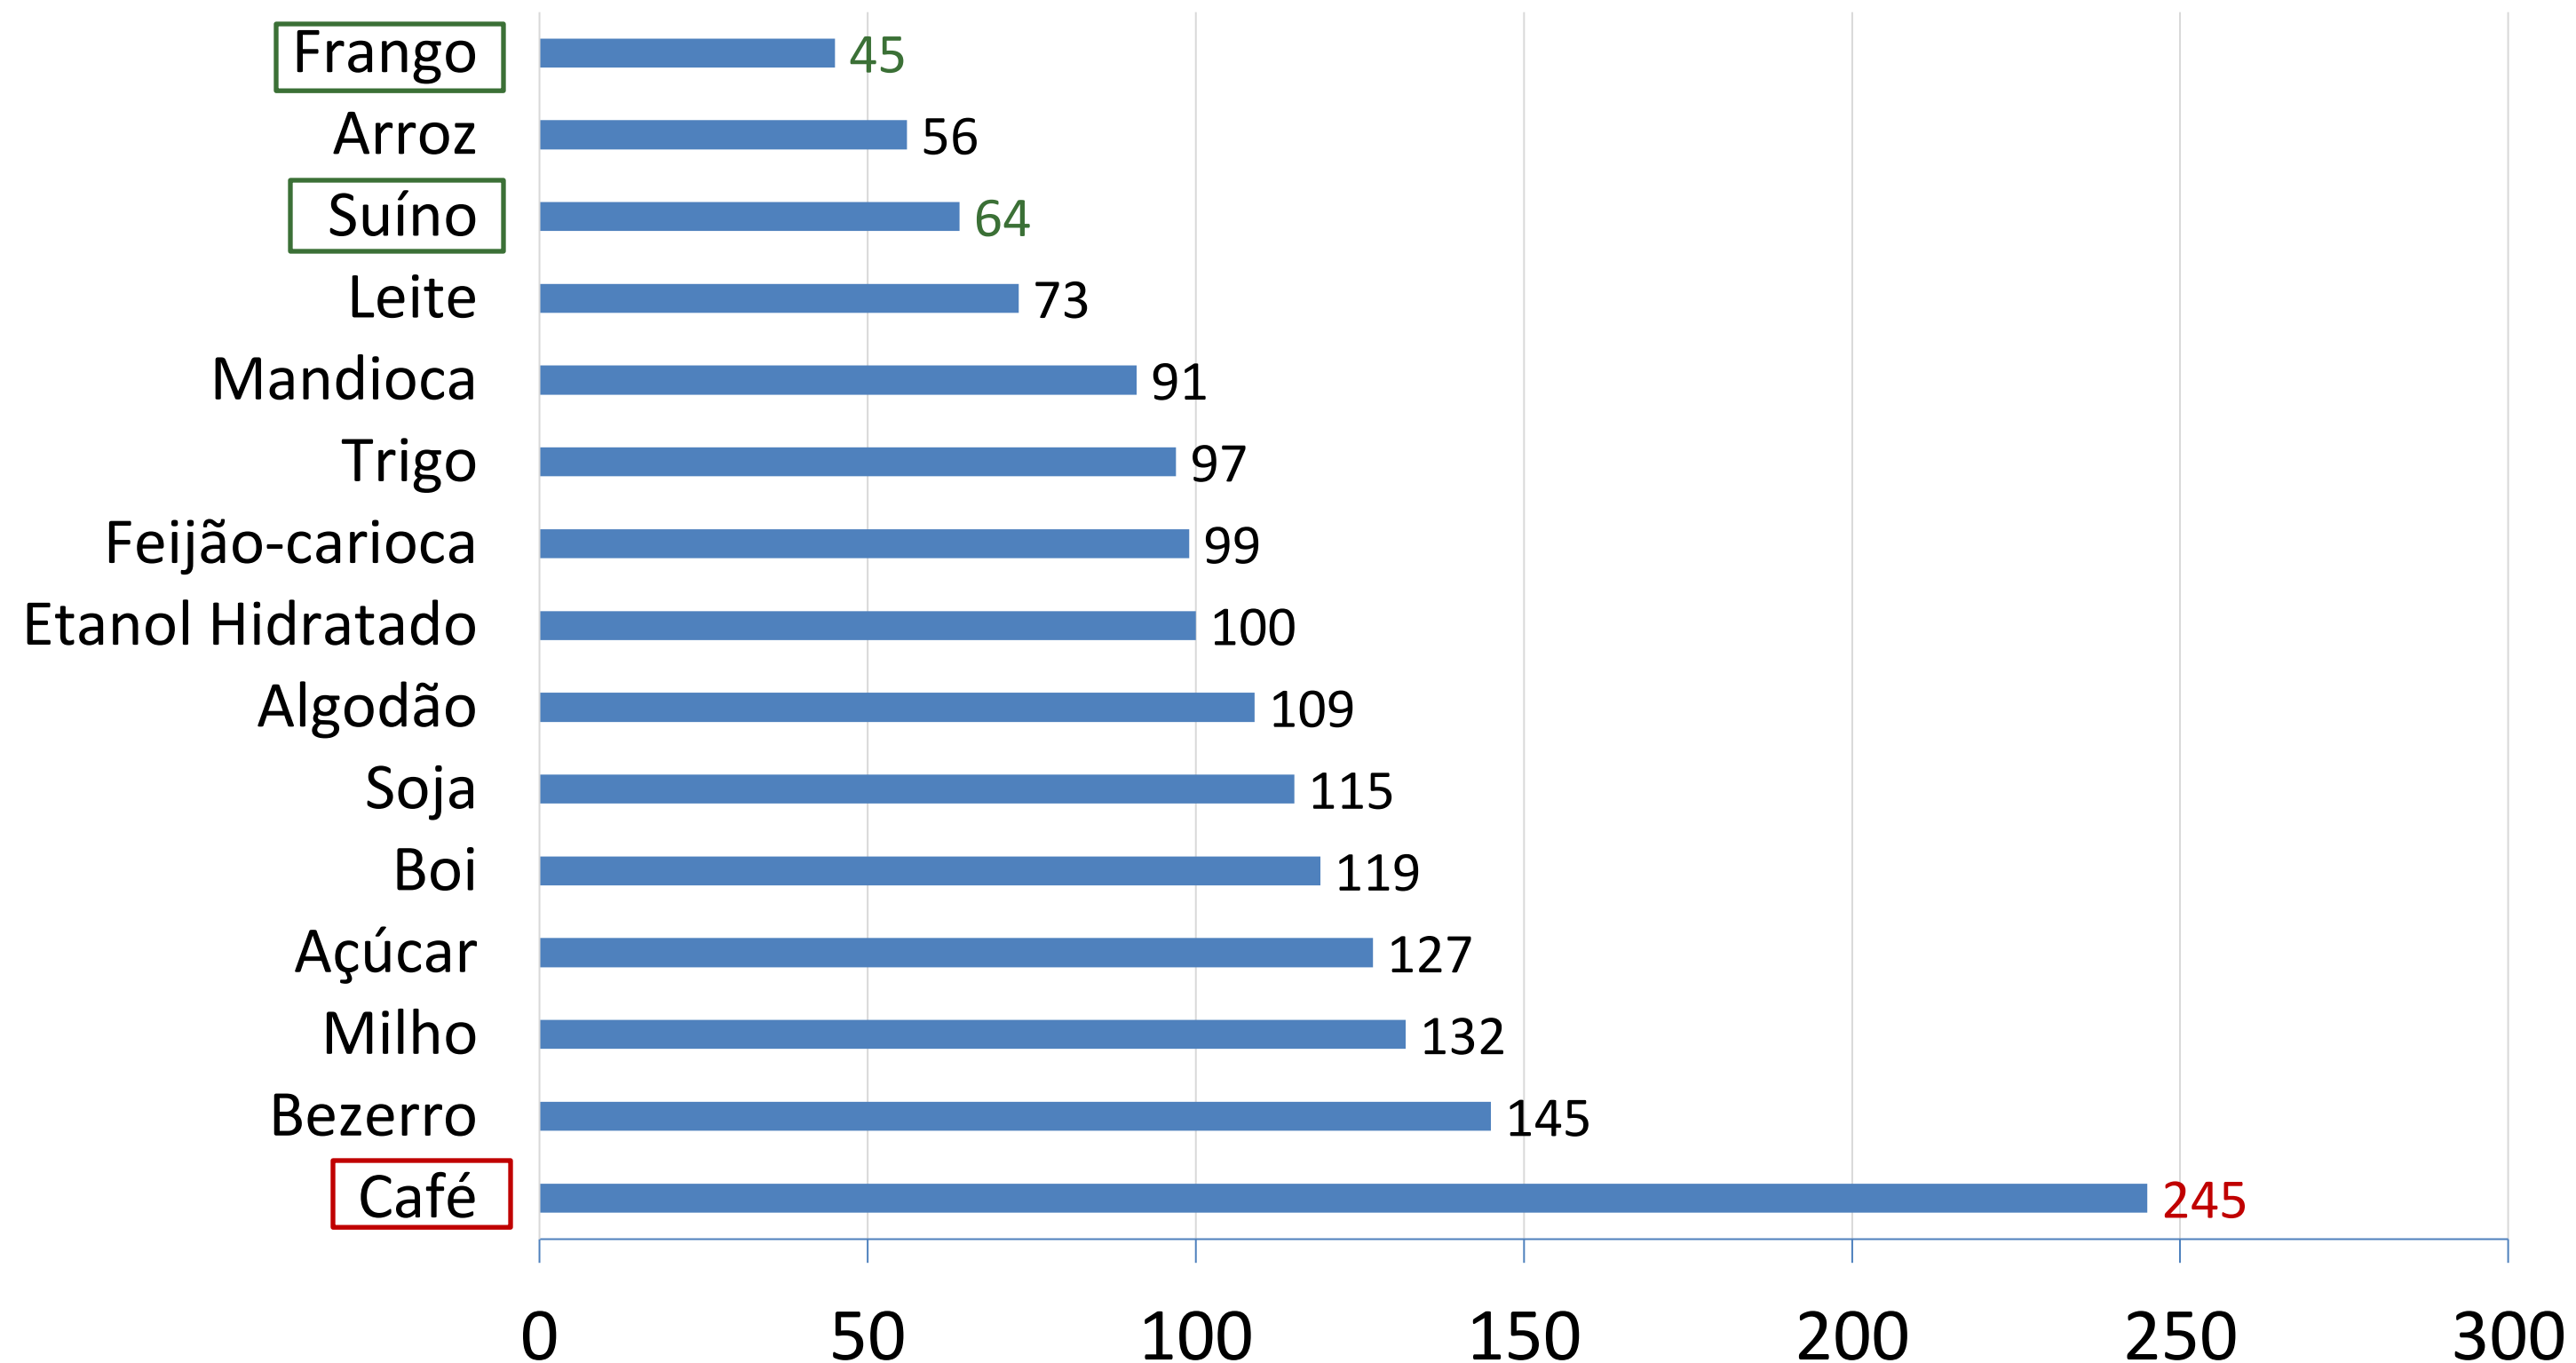

**PANORAMA PESTE
SUÍNA AFRICANA
NO MUNDO**

Thailand detects first official case of African swine fever

Some residents suspect a cover-up; supply disruption set to keep pork price elevated

BANGKOK -- Thailand said Tuesday it detected the country's first ever official case of African swine fever, threatening a prolonged supply shortage and price increases in pork and related products.